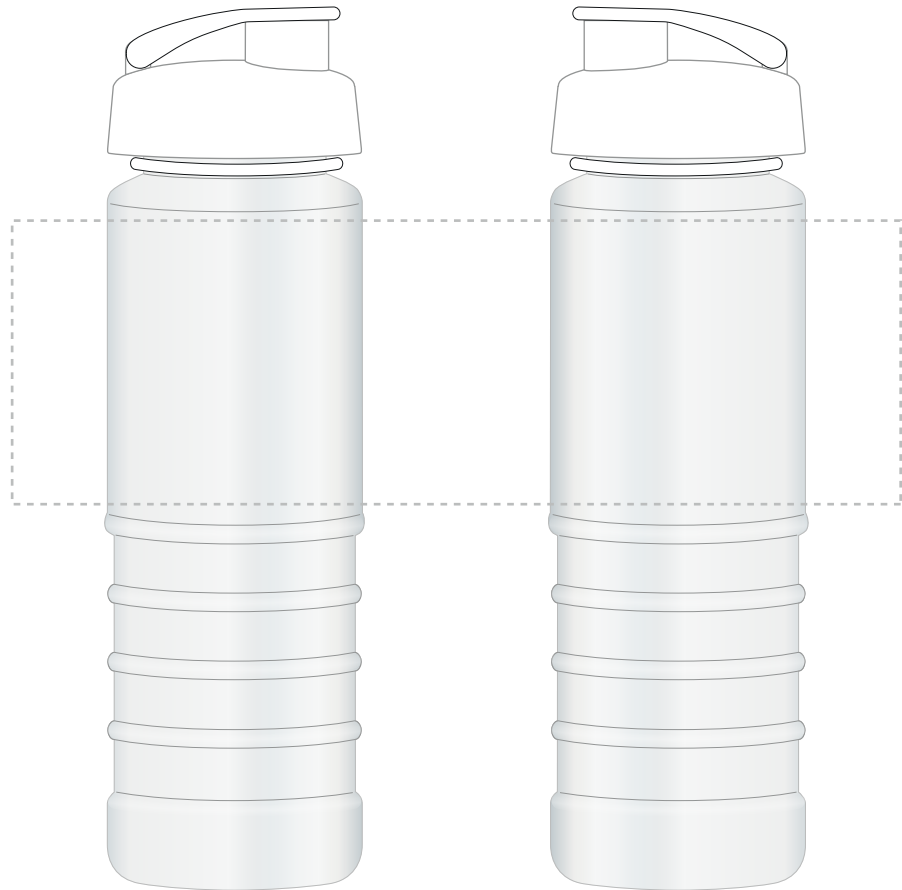

Your Ref:	Quantity:	Product Code: MG3606
Our Ref:	Version: 1	Product Colour: WHITE

PRINTING CONCERNS:

We stock this item in the following colours

**PANTONE REFERENCE(S)**

Full colour printing

ARTWORK SCALE 50%

LOGOS WILL BE DIRECTLY OPPOSITE
LOGOS WILL NOT BE DIRECTLY OPPOSITE

Product Image for visualisation
- colours may vary

The dashed line is to demonstrate print area and will not appear on your printed item